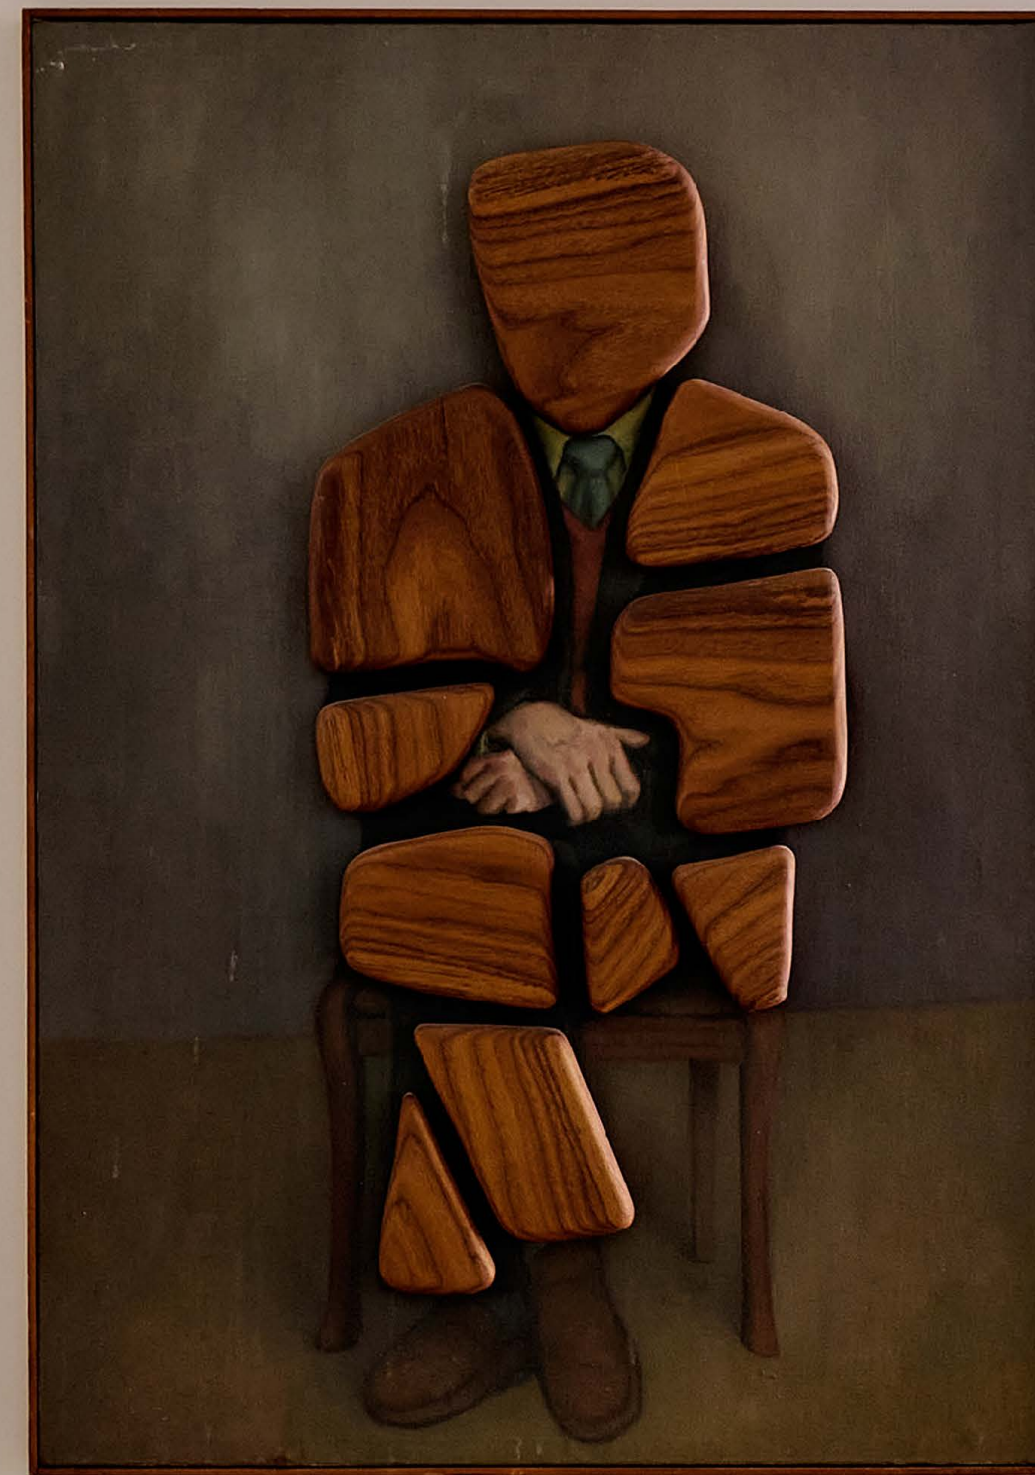

**THE ESPASSO
APARTMENT**

Curated + Designed by
Office of Tangible Space

Featuring works by:
Etel Carmona
Arthur Casas
Color Atelier
ETEL
Kat Howard
Kawabi
Fernando Mendes
Claudia Moreira Salles
Carlos Motta
Oscar Niemeyer
Office of Tangible Space
Sergio Rodrigues
Ronald Sasson
Giuseppe Scapinelli
Peter St. Lawrence
Joaquim Tenreiro
Waves and Frequencies
Jorge Zalszupin

@espasso
espasso.com